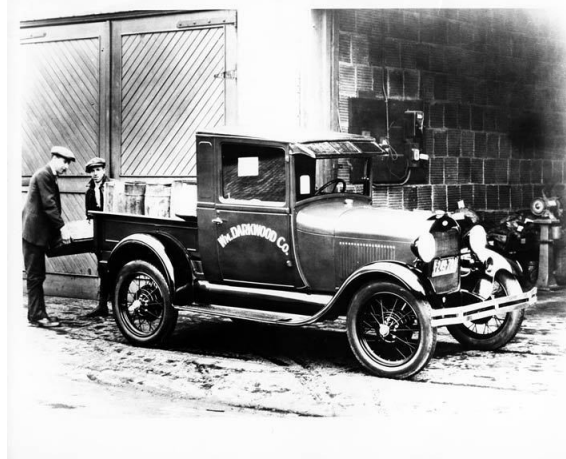

### 1928 Closed Cab Pickup

#### 1928 Model "A" Closed Cab Pickup Exterior Colors

Body Upper & Lower	Belt & Moulding	Stripe
Rock Moss Green	Rock Moss Green	French Gray
Rock Moss Green	Black	French Gray
Black	Black	French Gray