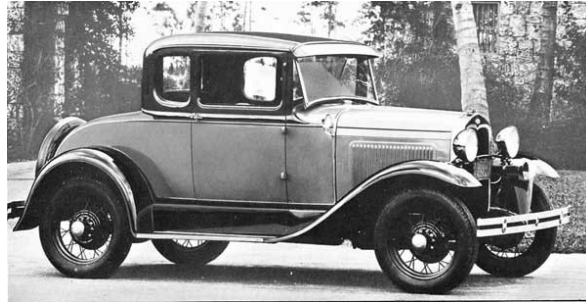

DATA SHEET

1930 45-B Deluxe Coupe

1930 Deluxe Coupe

1930 45-B Model "A" Deluxe Coupe

Body	Belt & Moulding	Stripe
Andalusite Blue (1)	Black	French Gray
Lombard Blue (2)	Black	Hessian Blue (6)
Kewanee Green	Elkpoint Green	Apple Green
Copra Drab (3)	Chicle Drab	Straw
Chicle Drab	Copra Drab	Straw
Thorne Brown	Thorne Brown	Orange
Black	Black	Vermilion (4)
Black	Black	Apple Green (5)
Brewster Green Medium	Black	Apple Green
Ford Maroon	Black	Vermilion

- (1) Dropped August 1930 (4) Dropped September 1930
 (2) Available September 1930 (5) Available October 1930
 (3) Dropped November 1930 (6) Vermillion September only
 Top--- Black Long Short Grain Artificial Leather
 Wheels---To match Stripe