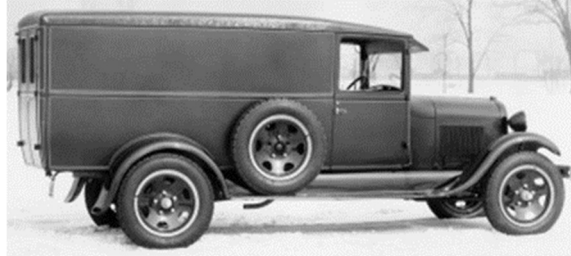

DATA SHEET

1929 85-A "AA" Panel Delivery

1929 AA Panel Delivery

1929 Model 85-A "AA" Panel Delivery

Body Upper & Lower	Belt & Moulding	Stripe
Rock Moss Green	Rock Moss Green	French Gray
Rock Moss Green	Black	French Gray
Black	Black	French Gray
Commercial Drab	Commercial Drab	Straw
Commercial Drab	Black	Straw
L'Anse Green Dk.	L'Anse Green Dk.	Straw
L'Anse Green Dk.	Black	Straw
Gunmetal Blue	Gunmetal Blue	French Gray
Gunmetal Blue	Black	French Gray

1929 Model 85-A "AA" Panel Delivery

Trim Scheme	Seats, Windlace Binding	Door, Cowl, Quarter on Closed Cab, Windshield Header, Lock Pillar	Floor	Hardware	Garnish Moulding	Roof Lining
Brown	Spanish Brown Colonia Grain Artificial Leather	Spanish Brown Colonia Grain Cardboard	Black Rubber	Nickel Plate	Gray	Rock Moss Green Spar Varnish