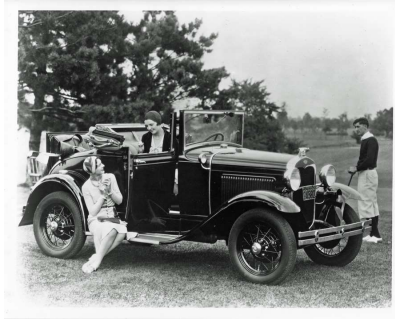

### 1930 68-B Cabriolet

### 1930 Cabriolet

#### 1930 68-B Model "A" Cabriolet Exterior Colors

Lower Body and Reveals	Upper Body, Deck, Belt & Moulding	Stripe
Andalusite Blue (1)	Andalusite Blue	French Gray
Lombard Blue (2)	Lombard Blue	Hessian Blue (5)
Bronson Yellow	Seal Brown	Orange
Moleskin Brown Light	Moleskin Brown Light	Tacoma Cream
Kewanee Green	Elkpoint Green	Apple Green
Black	Black	Vermilion (3)
Black	Black	Apple Green
Brewster Green Medium (4)	Black	Apple Green