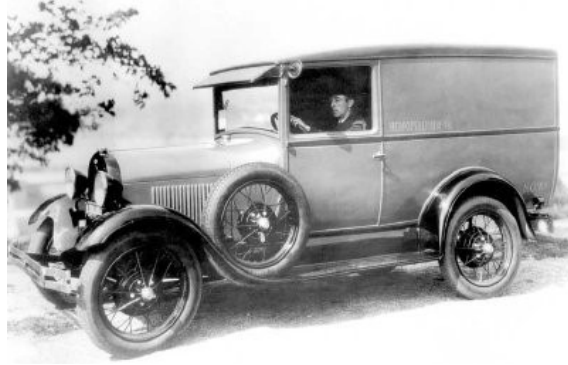

DATA SHEET

1928 130-A Deluxe Delivery

1928 Deluxe Delivery

1928 Model "A" 130-A Deluxe Delivery Exterior Colors

Body Upper & Lower	Belt and Moulding	Reveals	Stripe
Bonnie Gray	Chelsea Blue	Bonnie Gray	Straw
Vagabond Green	Rock Moss Green	Rock Moss Green	Straw
Rose Beige	Seal Brown	Seal Brown	Orange
Andalusite Blue	Black	Niagara Blue Lt.	French Gray
Black	Black	Black	French Gray

**Additional Special Colors and Stripes were available on special order*

** Top Material- Black long-short grain artificial leather*

1928 Model "A" 130-A Deluxe Delivery Interior Trim Scheme

Trim Scheme	Seat, Windlace, Seat Welt	Door, Cowl, Quarter, W/S Header, Lock Pillar	Floor	Hardware	Garnish Moulding	Roof Lining
Brown	Spanish Brown Colonial Grain Artificial Leather	Spanish Brown Colonial Grain Cardboard	Black Rubber	Nickel Plate	Black	Black Duck